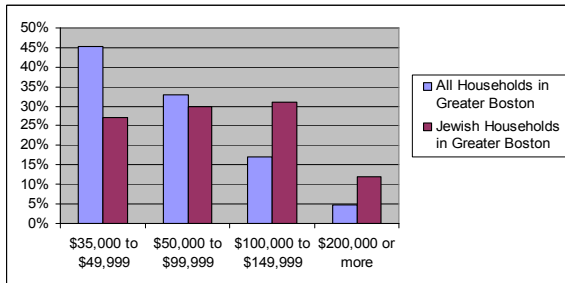

WINTER LIGHTS GALA OVERVIEW

HONORING MYRA AND ROBERT SNYDER
SUNDAY, DECEMBER 7, 2008 • 10 KISLEV 5769
AT TEMPLE SHIR TIKVA, WAYLAND

DEMOGRAPHICS OF THE METROWEST JEWISH COMMUNITY

2005 Boston Community Survey for Combined Jewish Philanthropies

Jewish households in Greater Boston are represented disproportionately in the upper income brackets.

In addition, there are about 57,000 Jews living in Metrowest, and Metrowest has the fastest-growing Jewish population in Massachusetts.